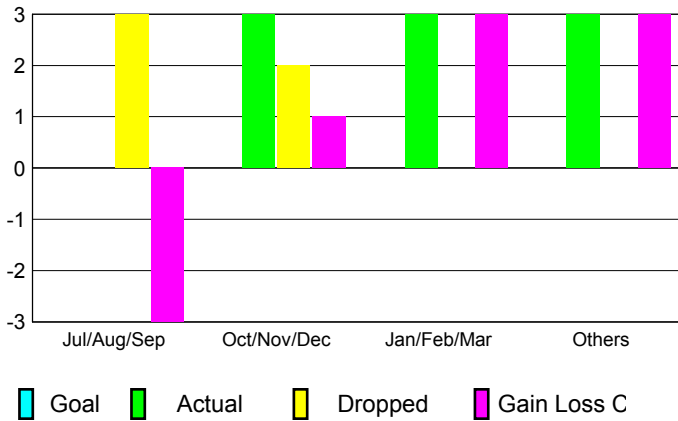

GMT: **M NAGARAJAN**

Location: **REP OF SRI LANKA**

GMT CA: **6**

CLUBS

Month	New Club Goal	Actual New Clubs	Actual Dropped Clubs	Gain/Loss of Clubs
2012-2013				
Jul/Aug/Sep		0	3	-3
Oct/Nov/Dec		3	2	1
Jan/Feb/Mar		3	0	3
Apr/May/Jun		3	0	3
Totals		9	5	4

MEMBERSHIP

Month	Net Memb Goal	Actual New Memb	Actual Dropped Memb	Gain/Loss of Memb
2012-2013				
Jul/Aug/Sep		60	134	-74
Oct/Nov/Dec		149	96	53
Jan/Feb/Mar		176	80	96
Apr/May/Jun		229	190	39
Totals		614	500	114

Club Results 2012-2013

Goal, New, Dropped, Gain/Loss