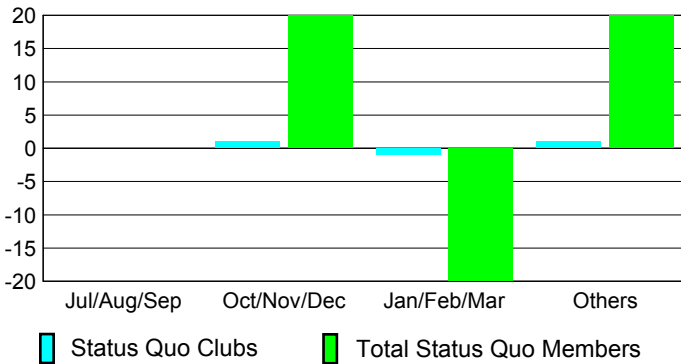

**MEMBERSHIP**

Month	Net Memb Goal	Actual New Memb	Actual Dropped Memb	Gain/Loss of Memb
<b>2012-2013</b>				
Jul/Aug/Sep		60	134	-74
Oct/Nov/Dec		149	96	53
Jan/Feb/Mar		176	80	96
Apr/May/Jun		229	190	39
<b>Totals</b>		<b>614</b>	<b>500</b>	<b>114</b>

**Club Results 2012-2013**

Goal, New, Dropped, Gain/Loss

**Membership Results 2012-2013**

Goal, New, Dropped, Gain/Loss

**YTD Status Quo Clubs 2012-2013**

Status Quo Clubs Compared to Status Quo Members

**Gender Comparison 2012-2013**

**Club Gain/Loss 2012-2013**

**Membership Gain/Loss 2012-2013**