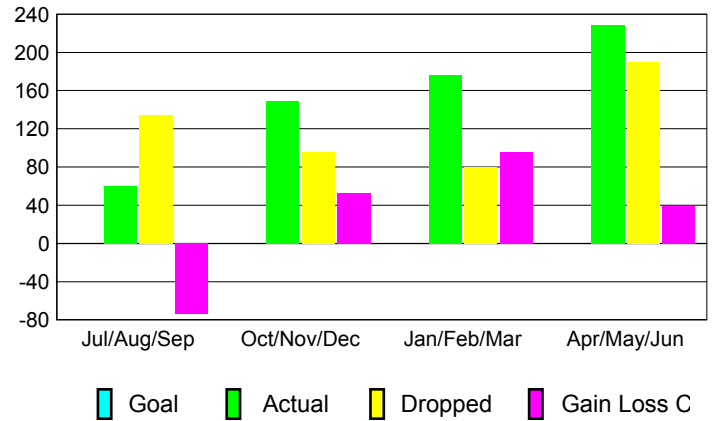

**Club Results 2012-2013**

Goal, New, Dropped, Gain/Loss

**Membership Results 2012-2013**

Goal, New, Dropped, Gain/Loss

**YTD Status Quo Clubs 2012-2013**

Status Quo Clubs Compared to Status Quo Members

**Gender Comparison 2012-2013**

**Club Gain/Loss 2012-2013**

**Membership Gain/Loss 2012-2013**

GMT: **M NAGARAJAN**

Location: **REP OF SRI LANKA**

GMT CA: **6**

**CLUBS**

Month	New Club Goal	Actual New Clubs	Actual Dropped Clubs	Gain/Loss of Clubs
<b>2012-2013</b>				
Jul/Aug/Sep		0	3	-3
Oct/Nov/Dec		3	2	1
Jan/Feb/Mar		3	0	3
Apr/May/Jun		3	0	3
<b>Totals</b>		<b>9</b>	<b>5</b>	<b>4</b>

**MEMBERSHIP**

Month	Net Memb Goal	Actual New Memb	Actual Dropped Memb	Gain/Loss of Memb
<b>2012-2013</b>				
Jul/Aug/Sep		60	134	-74
Oct/Nov/Dec		149	96	53
Jan/Feb/Mar		176	80	96
Apr/May/Jun		229	190	39
<b>Totals</b>		<b>614</b>	<b>500</b>	<b>114</b>