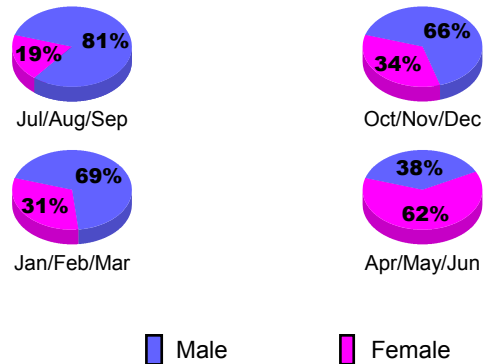

**MEMBERSHIP**

Month	Net Memb Goal	Actual New Memb	Actual Dropped Memb	Gain/Loss of Memb
<b>2012-2013</b>				
Jul/Aug/Sep		60	134	-74
Oct/Nov/Dec		149	96	53
Jan/Feb/Mar		176	80	96
Apr/May/Jun		229	190	39
<b>Totals</b>		<b>614</b>	<b>500</b>	<b>114</b>

**Club Results 2012-2013**

Goal, New, Dropped, Gain/Loss

**Membership Results 2012-2013**

Goal, New, Dropped, Gain/Loss

**YTD Status Quo Clubs 2012-2013**

Status Quo Clubs Compared to Status Quo Members

**Gender Comparison 2012-2013**